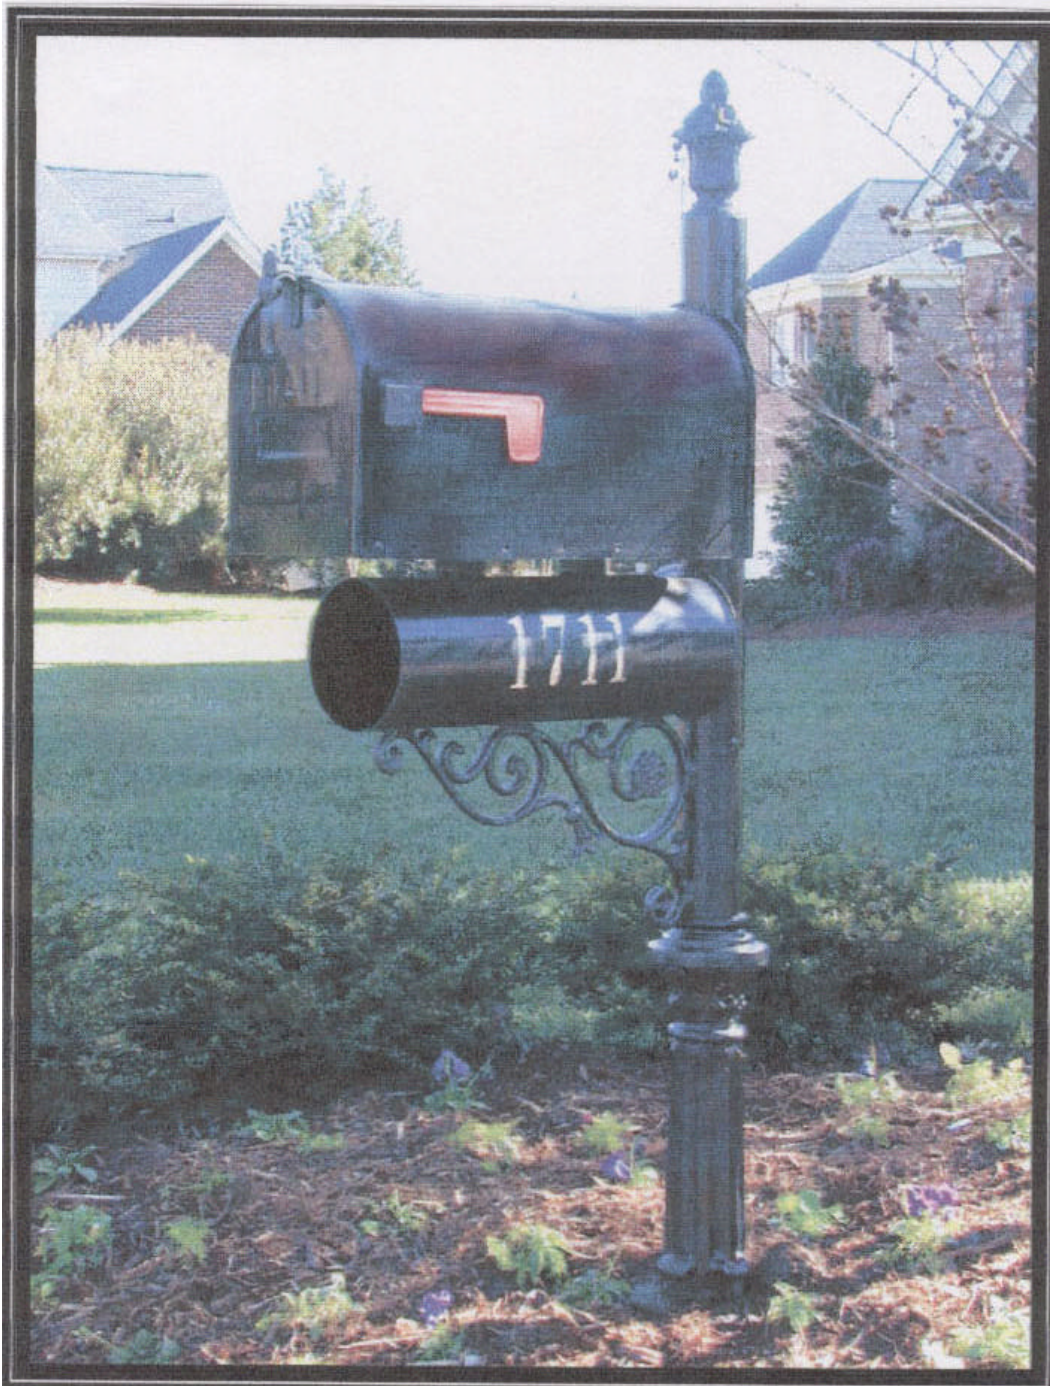

SCHEDULE K

BayCrossing

MAILBOX

The Corinthian

Description:

3" Round Metal Post

Large Pineapple Finial

#2 Rural Solar Mailbox

Bellflower Bracket

6" Round Newspaper Holder

All Aluminum Corinthian Base